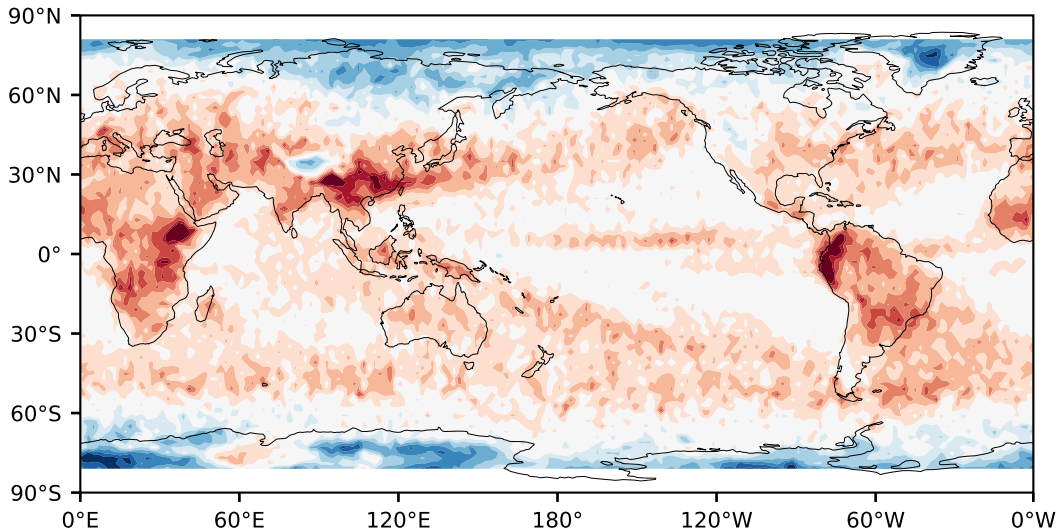

Model - Observations

Max 37.83
Mean -5.95
Min -57.88

RMSE 9.92
CORR 0.77