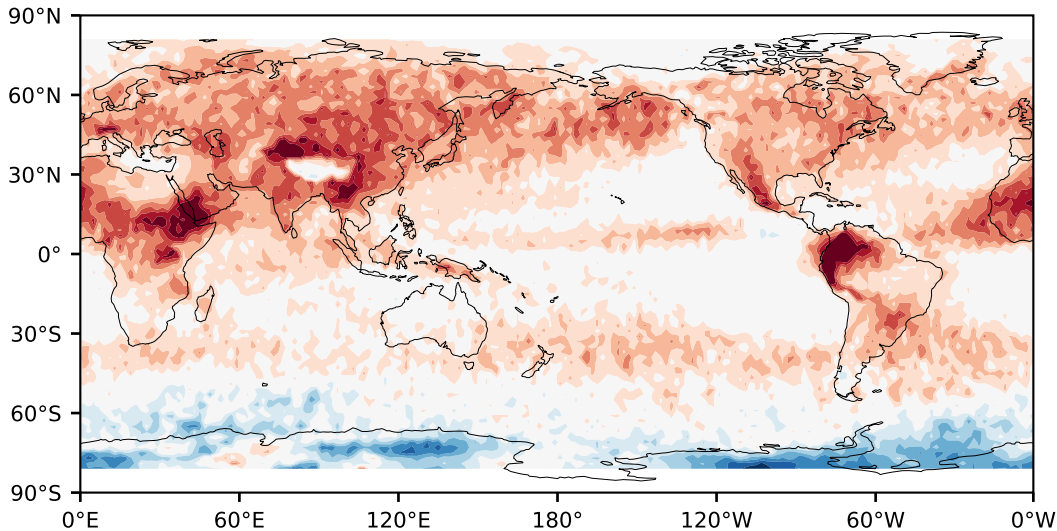

Model - Observations

Max 34.73
Mean -7.62
Min -64.16

RMSE 11.30
CORR 0.69