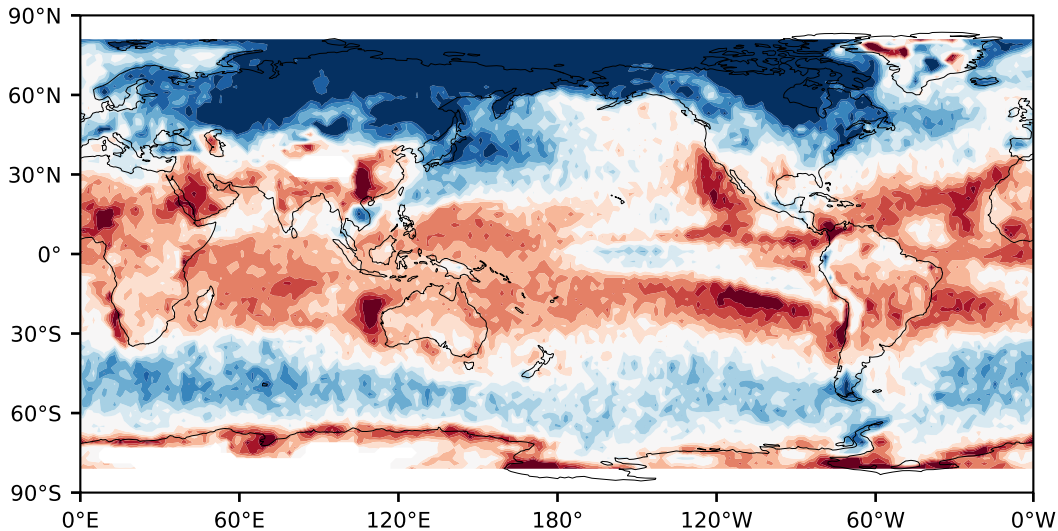

Model - Observations

Max 59.57
Mean -1.36
Min -66.21

RMSE 17.24
CORR 0.77