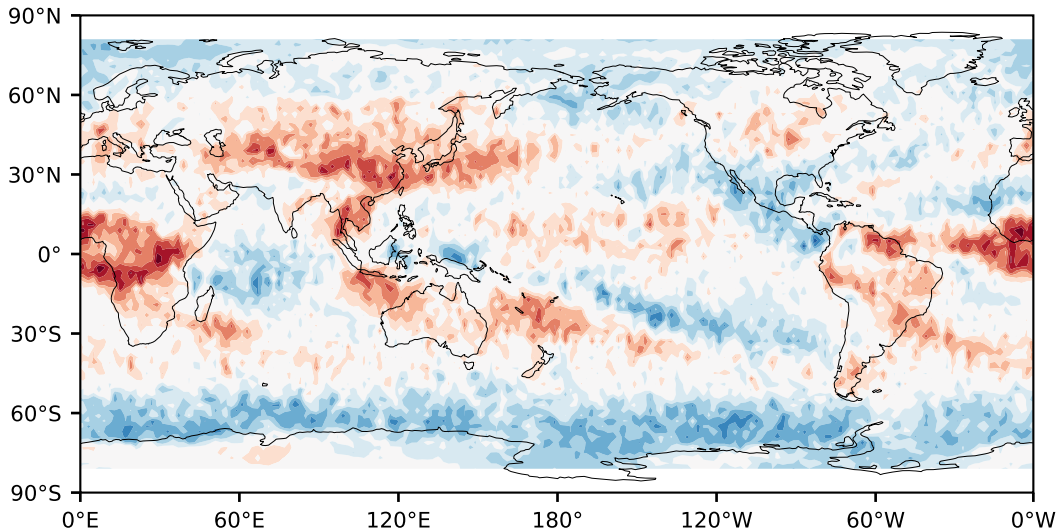

Model - Observations

Max 30.39
Mean -0.43
Min -36.38

RMSE 9.36
CORR 0.77