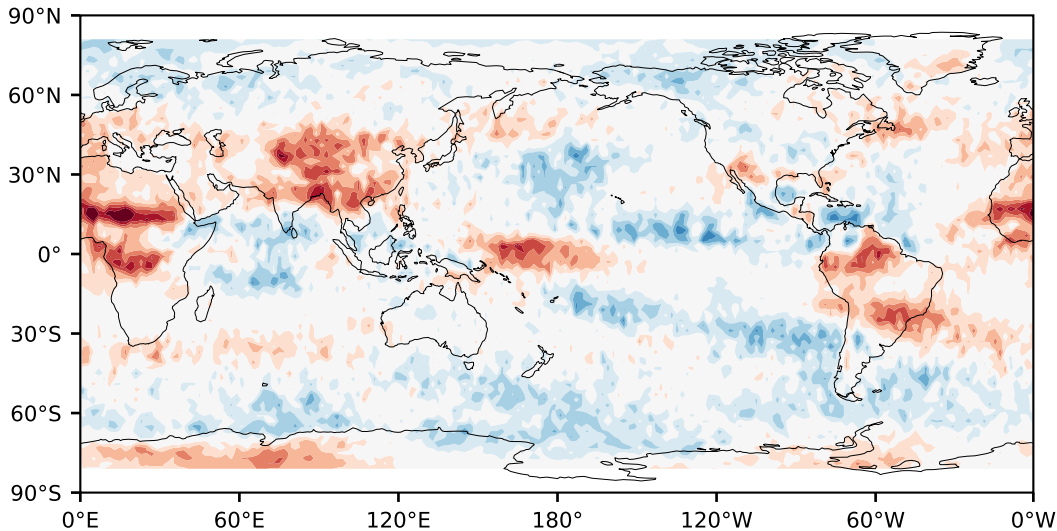

# Model - Observations

Max 25.49  
Mean -0.56  
Min -42.35

RMSE 8.32  
CORR 0.89