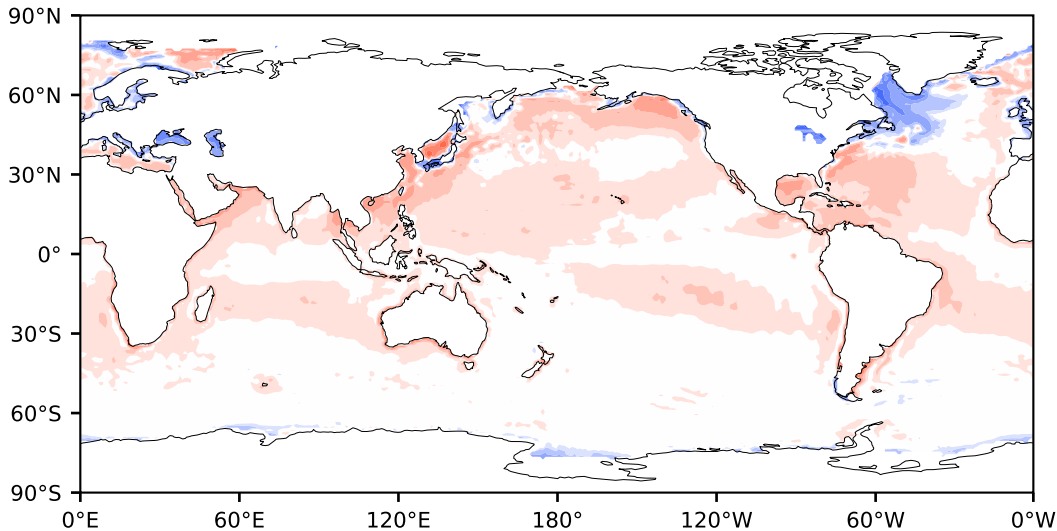

# Model - Observations

Max 149.45  
Mean 4.57  
Min -113.33

RMSE 10.93  
CORR 0.86