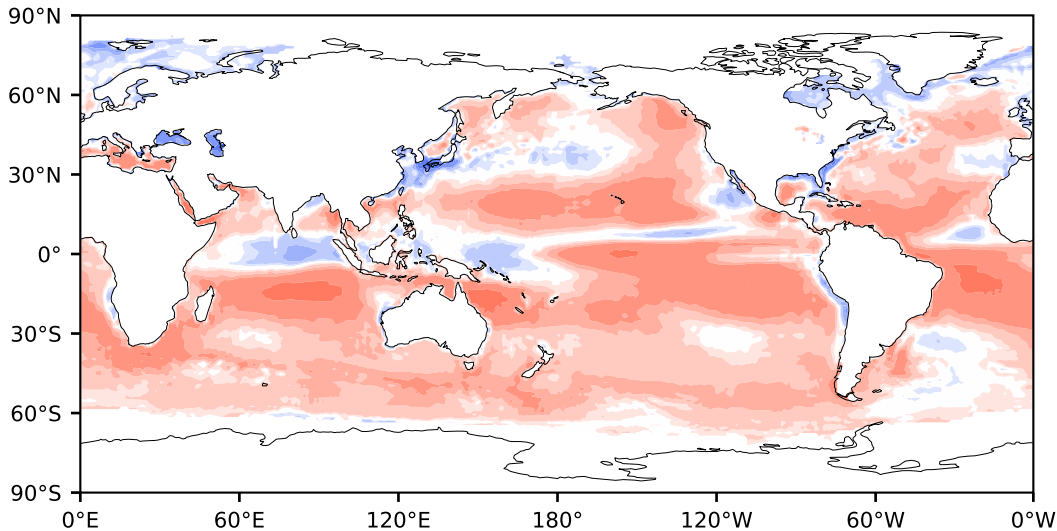

# Model - Observations

Max 157.67  
Mean 16.66  
Min -131.43

RMSE 25.76  
CORR 0.91