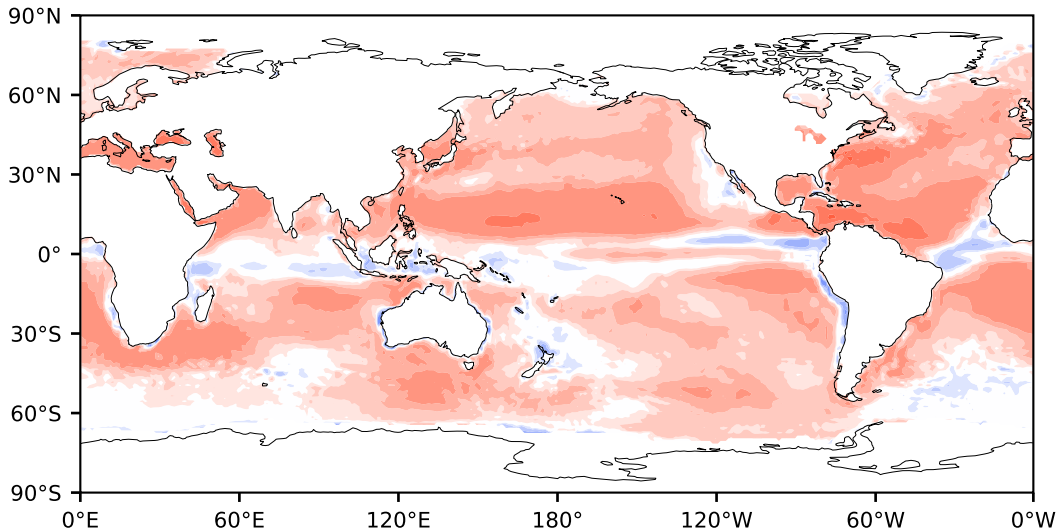

Model - Observations

Max 114.86
Mean 18.35
Min -140.91

RMSE 25.27
CORR 0.93