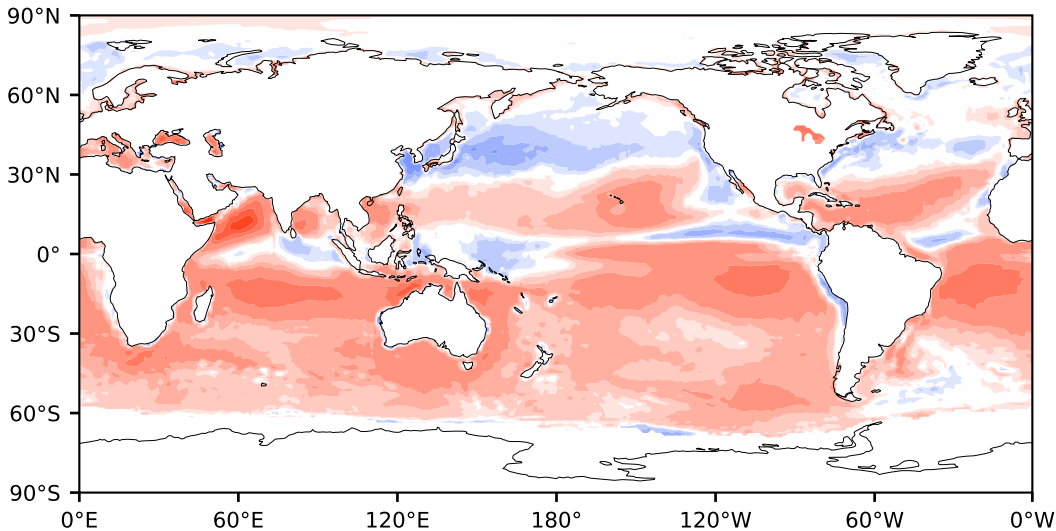

# Model - Observations

Max 249.10  
Mean 18.85  
Min -144.42

RMSE 29.43  
CORR 0.94