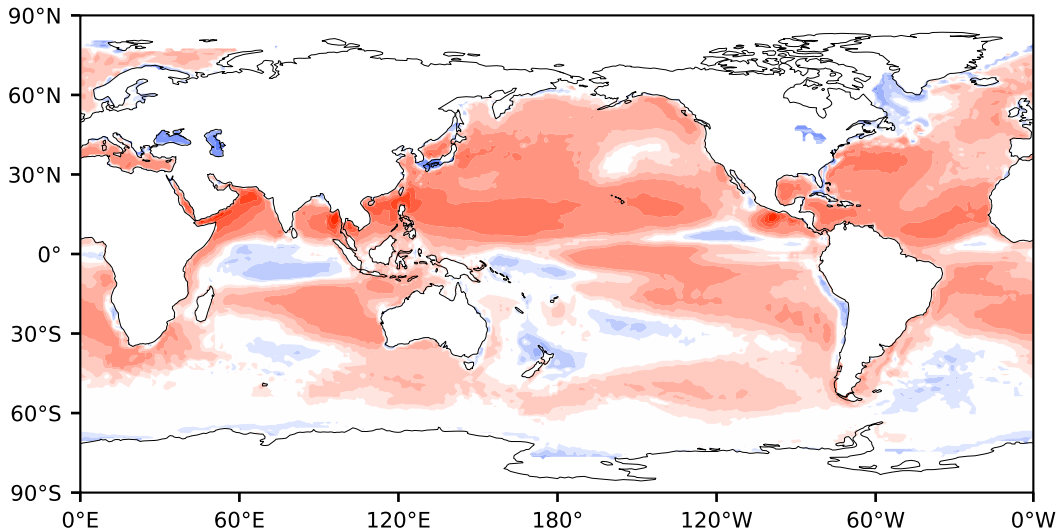

Model - Observations

Max 208.49
Mean 19.25
Min -133.48

RMSE 31.49
CORR 0.94