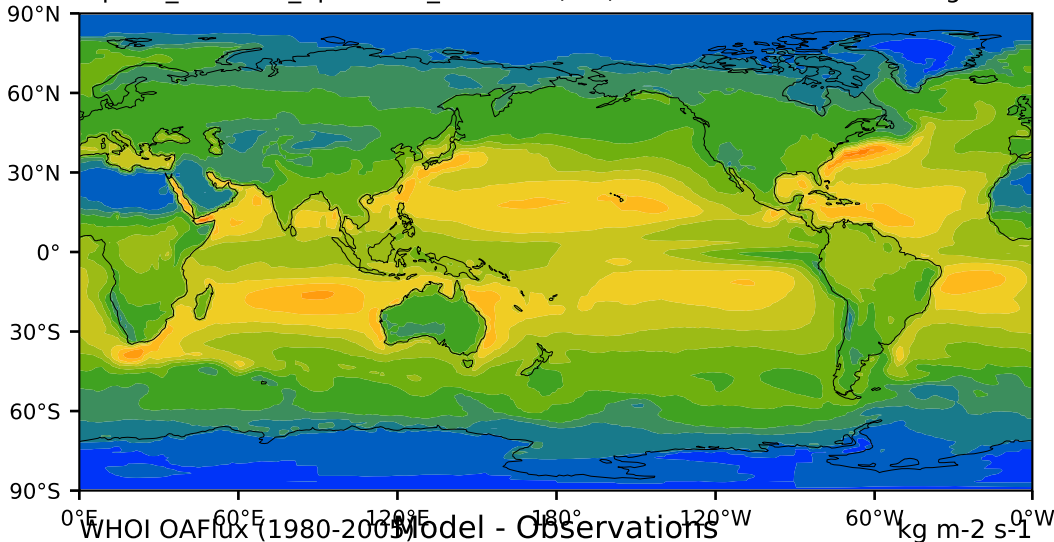

alpha3\_min30nc\_dp1=0.01\_c14=2.0 (2-6)

kg/m<sup>2</sup>/s

Max 266.11  
Mean 87.80  
Min -1.62

300.0  
270.0  
240.0  
210.0  
180.0  
150.0  
120.0  
90.0  
60.0  
30.0  
15.0  
5.0  
0.0