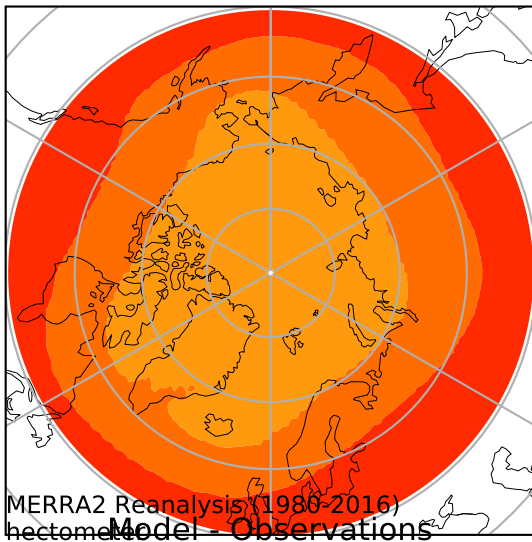

alpha3\_min30nc\_dp1=0.01\_c14=1.24 (2-6)  
hectometer

Max 57.42  
Mean 55.53  
Min 54.04