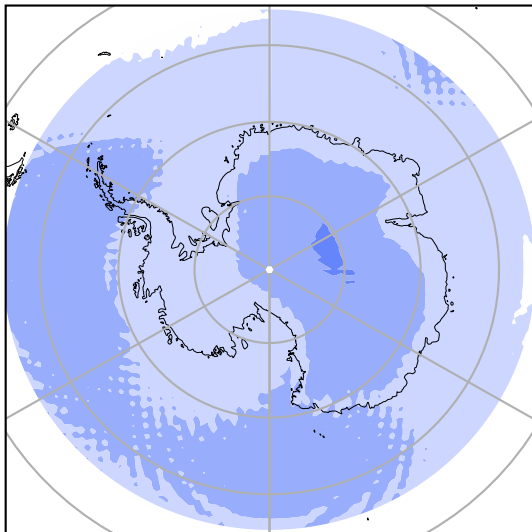

Model - Observations

Max -0.02
Mean -0.56
Min -1.04

RMSE 0.58
CORR 0.99