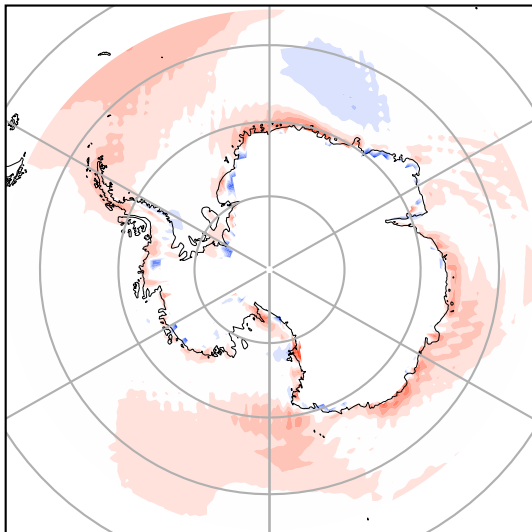

Model - Observations

Max 10.91
Mean 0.77
Min -10.23

RMSE 1.41
CORR 0.98