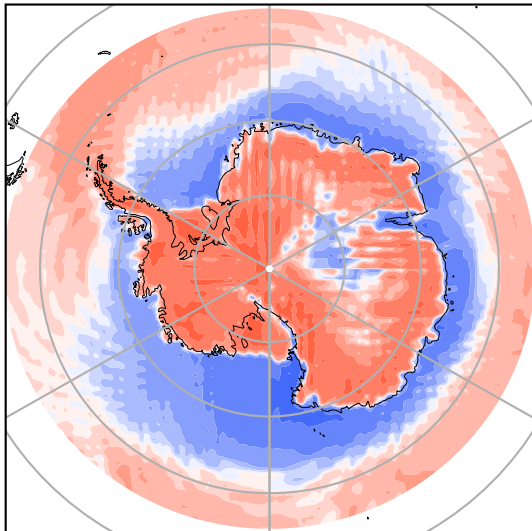

Model - Observations

Max 9.17
Mean 0.44
Min -9.23

RMSE 2.14
CORR 0.99