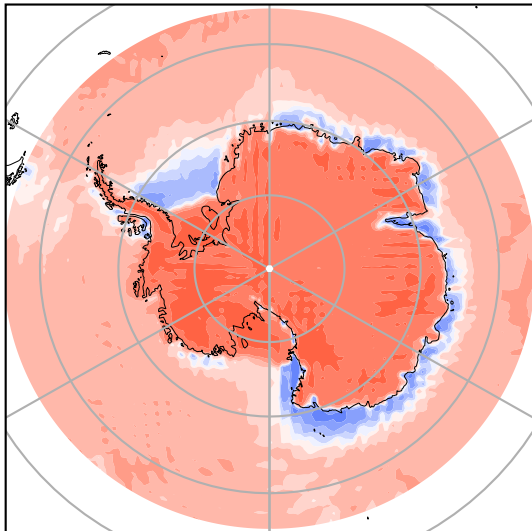

Model - Observations

Max 9.65
Mean 1.60
Min -4.97

RMSE 2.49
CORR 0.99