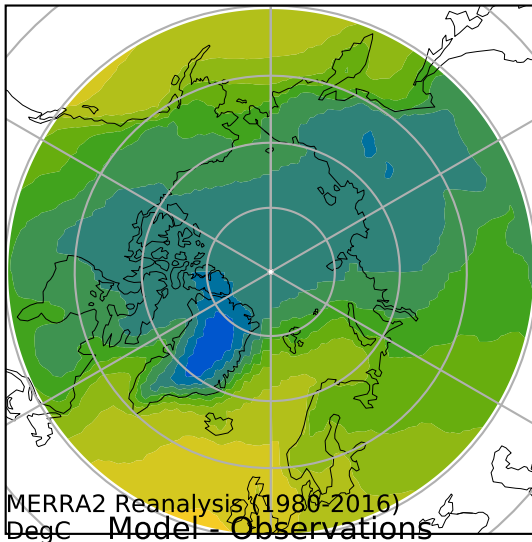

alpha3\_min30nc\_dp1=0.01\_c14=1.24 (2-6)  
DegC

Max 10.88  
Mean -11.66  
Min -34.73