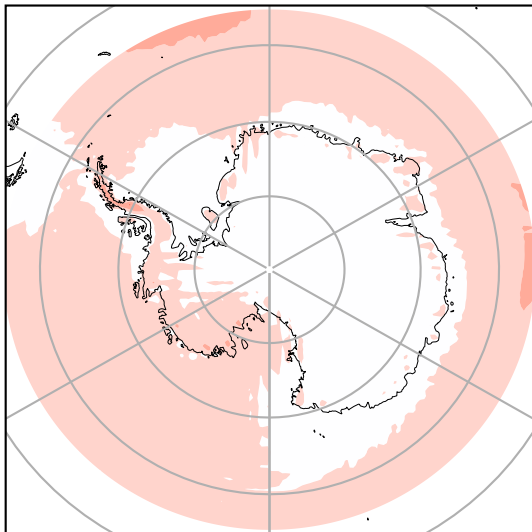

Model - Observations

Max 3.22
Mean 1.04
Min -0.83

RMSE 1.17
CORR 0.99