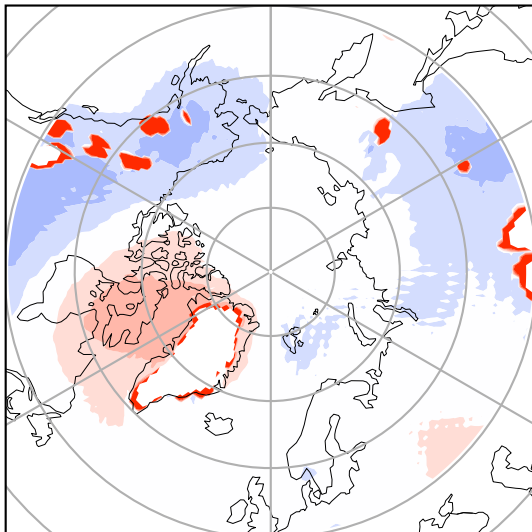

Model - Observations

Max 267.03
Mean 1.37
Min -4.39

RMSE 16.14
CORR 0.28