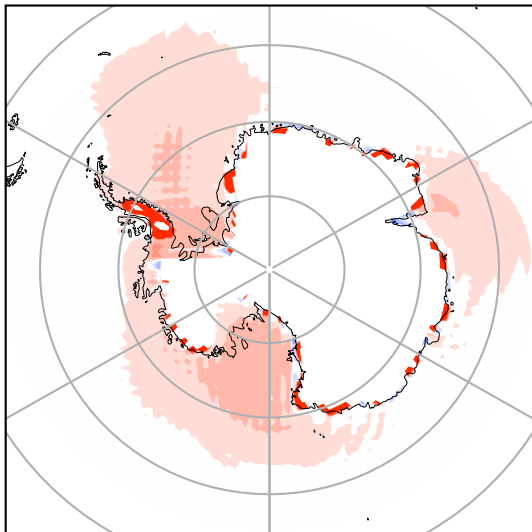

Model - Observations

Max 252.16
Mean 2.47
Min -9.99

RMSE 15.22
CORR 0.53