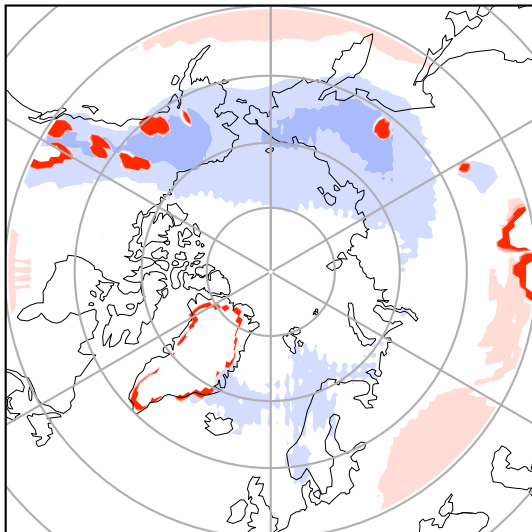

Model - Observations

Max 284.66
Mean 1.48
Min -5.00

RMSE 17.70
CORR 0.18