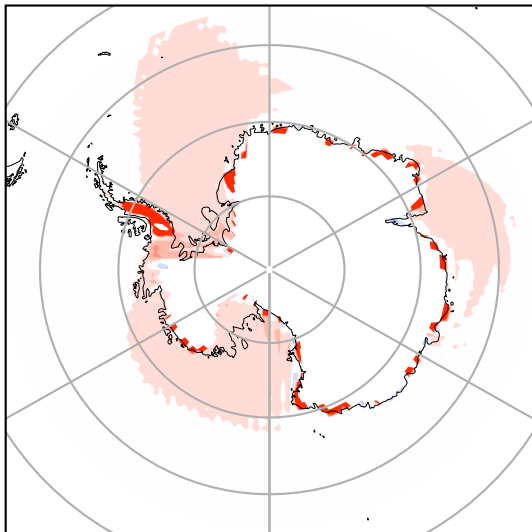

# Model - Observations

Max 255.27  
Mean 2.10  
Min -6.16

RMSE 14.51  
CORR 0.48