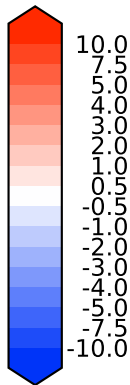

Model - Observations

Max -0.08
Mean -1.47
Min -3.19

RMSE 1.64
CORR 0.98