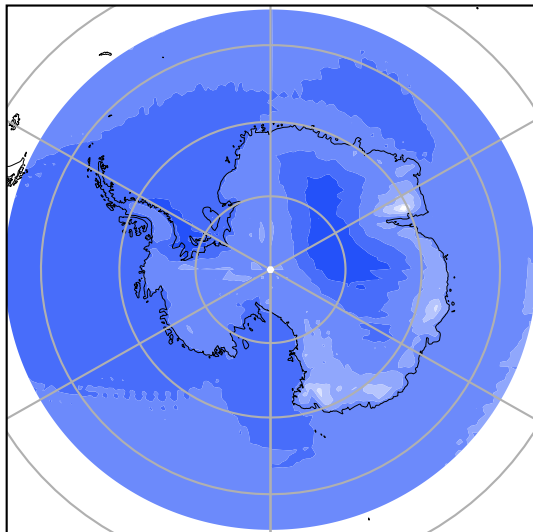

Model - Observations

Max 0.18
Mean -7.42
Min -15.89

RMSE 7.74
CORR 0.93