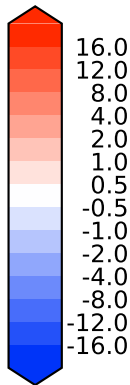

Model - Observations

Max 2.64
Mean -5.97
Min -14.68

RMSE 6.37
CORR 0.94