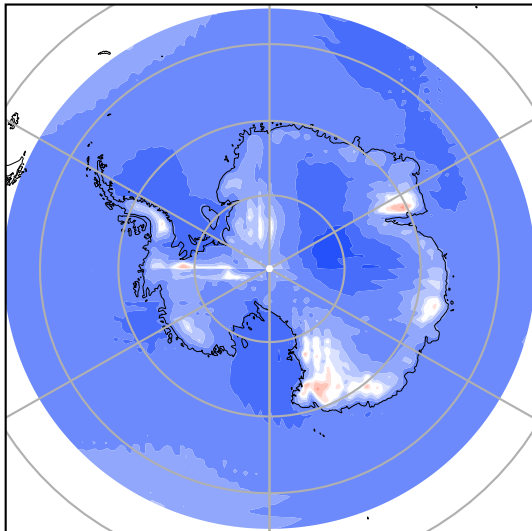

Model - Observations

Max 2.64
Mean -5.97
Min -14.68

RMSE 6.37
CORR 0.94