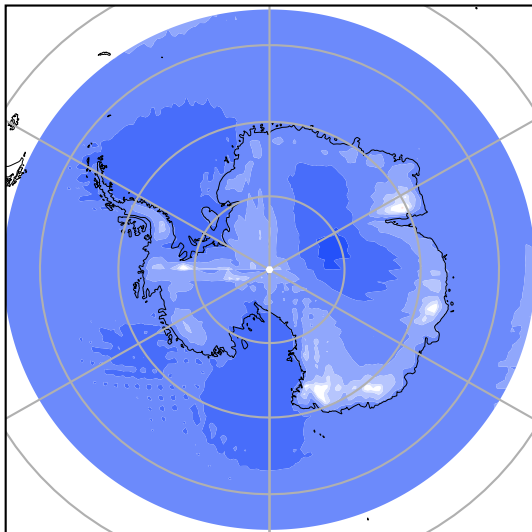

Model - Observations

Max 0.74
Mean -6.53
Min -13.31

RMSE 6.80
CORR 0.94