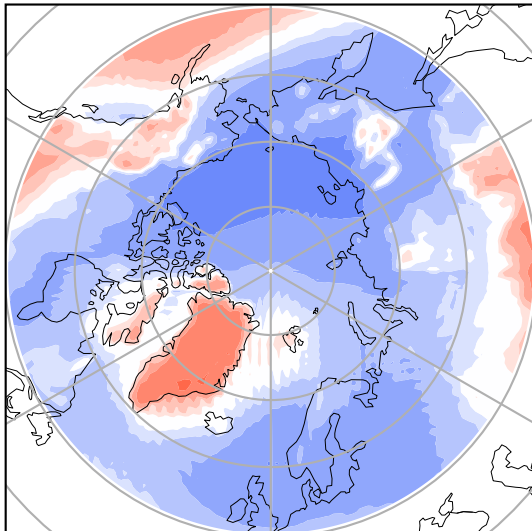

Model - Observations

Max 8.96
Mean -1.24
Min -5.74

RMSE 2.46
CORR 0.81