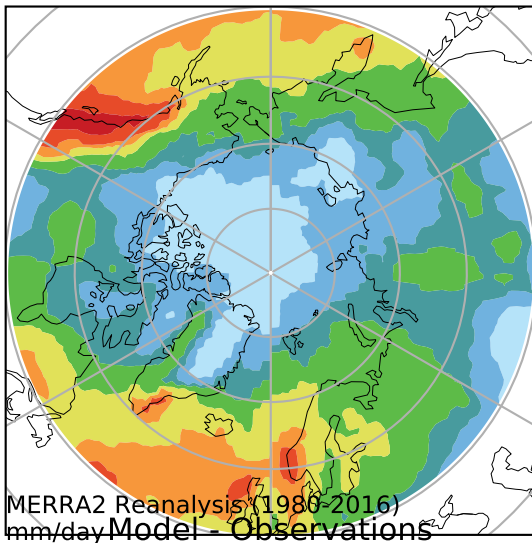

alpha3\_min30nc\_dp1=0.01\_c14=1.24 (2-6)  
mm/day

Max 10.02  
Mean 2.35  
Min 0.57