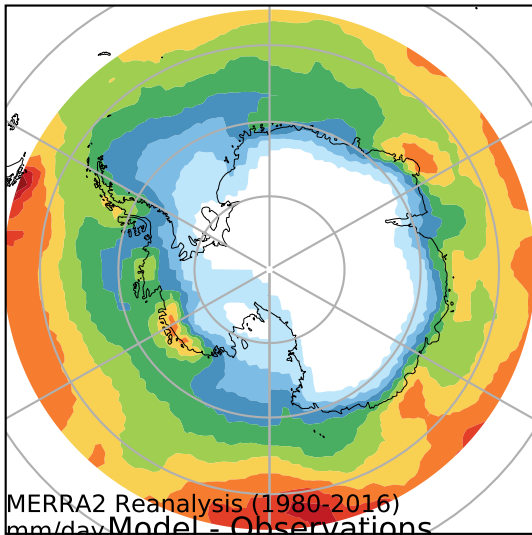

alpha3\_min30nc\_dp1=0.01\_c14=1.24 (2-6)  
mm/day

Max 5.64  
Mean 2.21  
Min 0.04