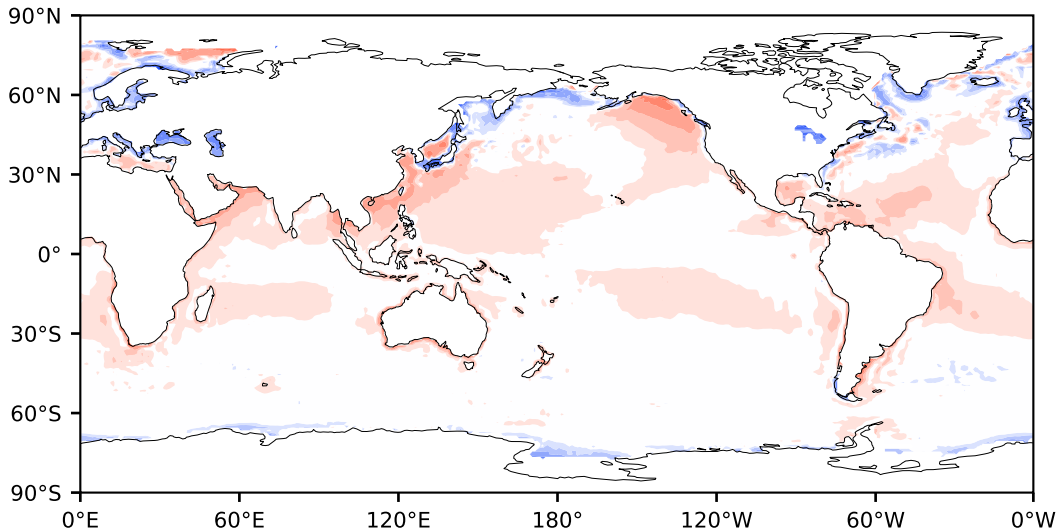

# Model - Observations

Max 149.05  
Mean 3.60  
Min -112.04

RMSE 10.35  
CORR 0.87