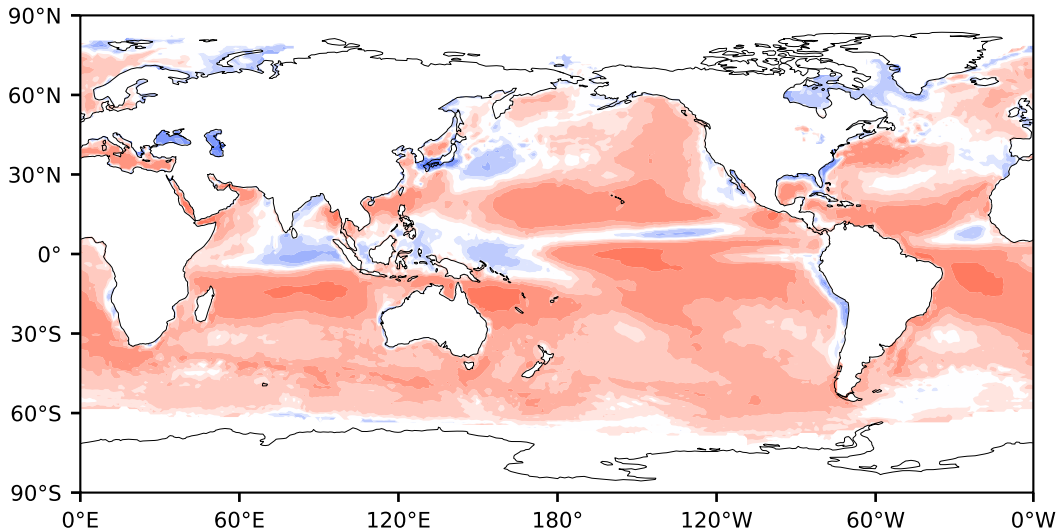

Model - Observations

Max 164.39
Mean 18.46
Min -128.85

RMSE 26.95
CORR 0.92