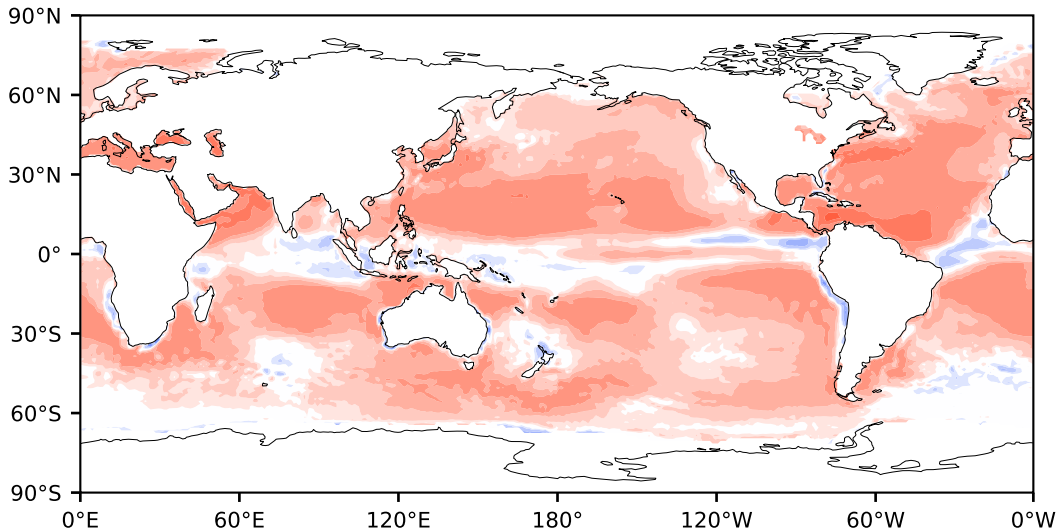

Model - Observations

Max 133.93
Mean 20.36
Min -146.54

RMSE 27.05
CORR 0.94