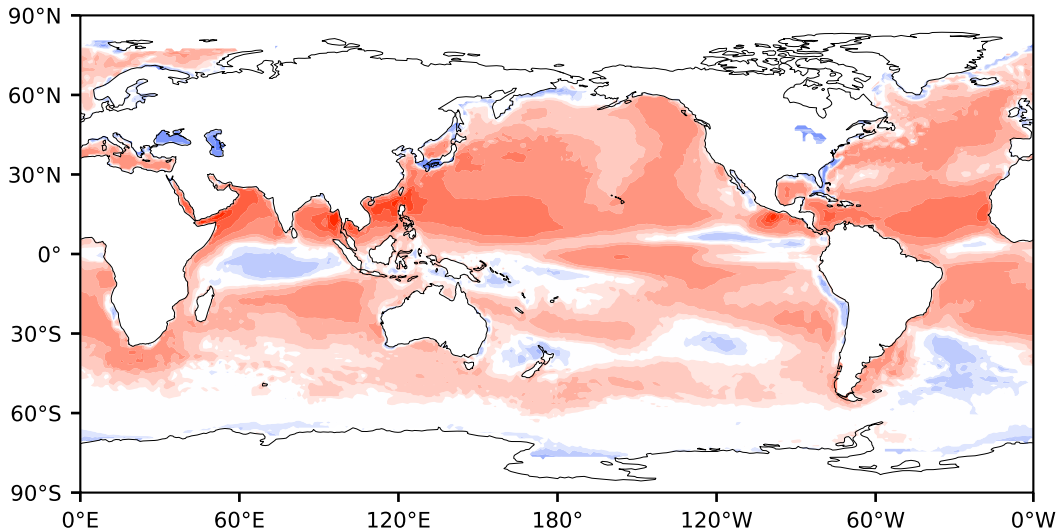

Model - Observations

Max 221.62
Mean 20.78
Min -133.64

RMSE 33.08
CORR 0.93