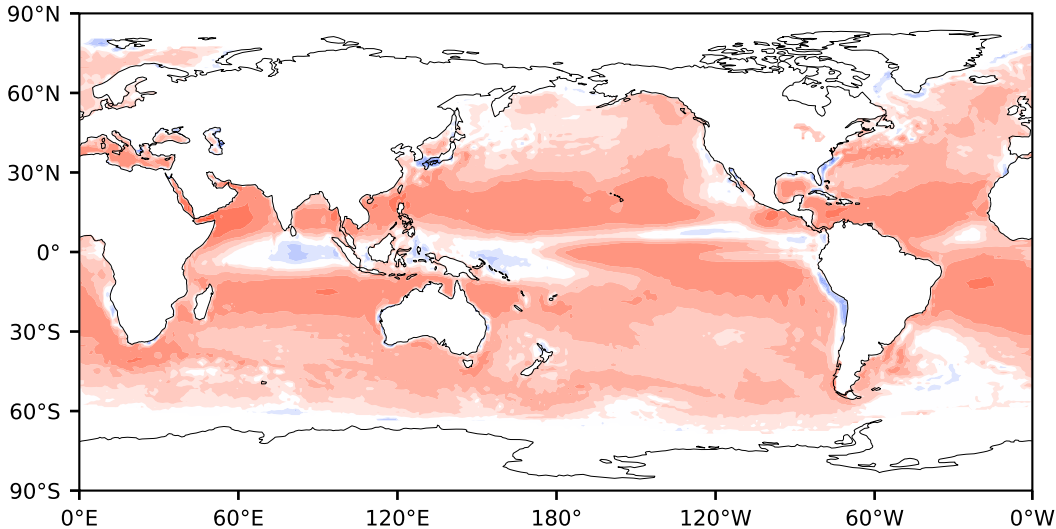

# Model - Observations

Max 144.77  
Mean 20.82  
Min -131.34

RMSE 26.44  
CORR 0.95