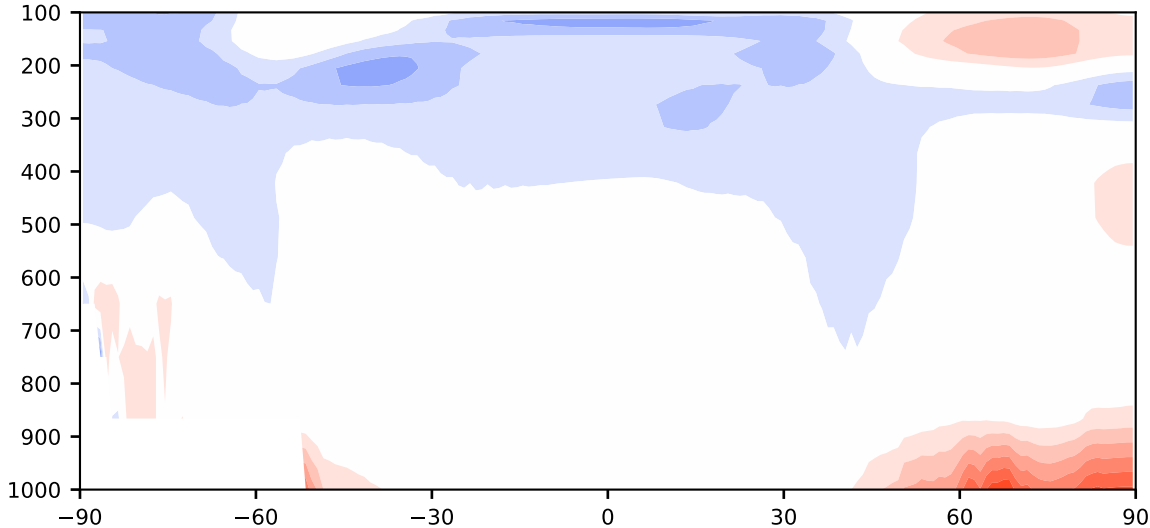

Model - Observations

Max 6.86
Mean -0.39
Min -4.16

RMSE 1.54
CORR 1.00