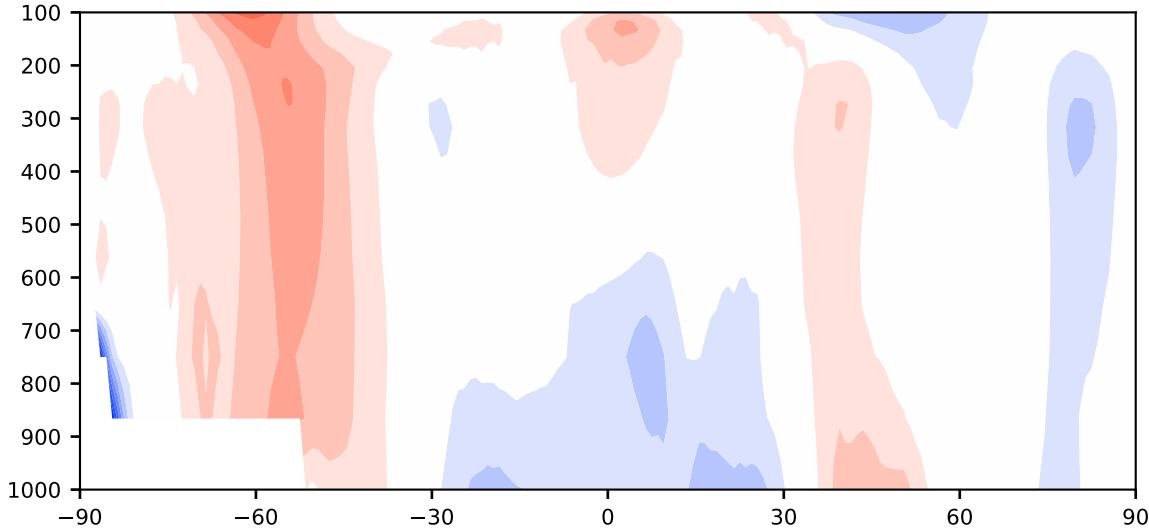

Model - Observations

Max 5.47
Mean 0.25
Min -8.28

RMSE 1.46
CORR 0.99