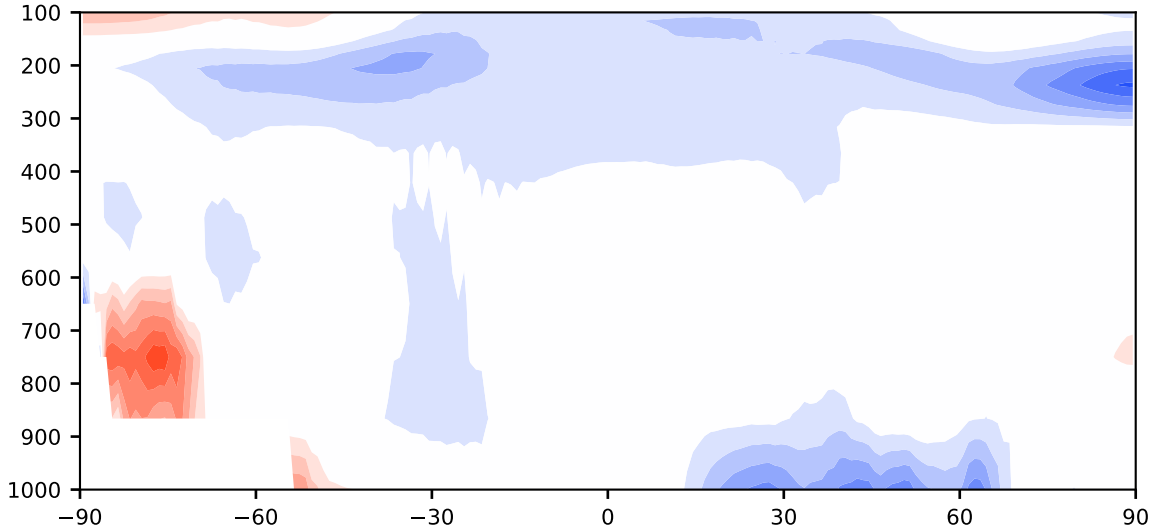

Model - Observations

Max 6.84
Mean -0.74
Min -6.21

RMSE 1.47
CORR 1.00