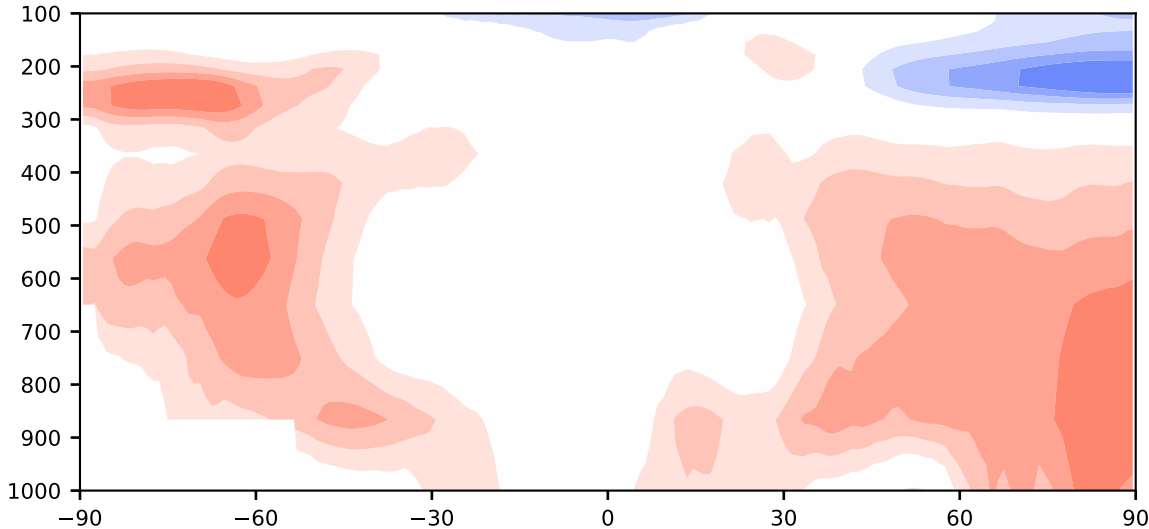

# Model - Observations

Max 25.93  
Mean 6.47  
Min -26.84

RMSE 7.64  
CORR 0.96