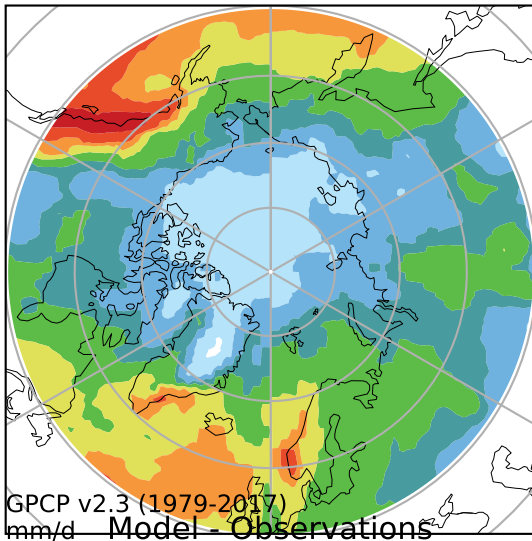

alpha3\_min10nc\_tk1\_berg (2-6)  
mm/day

Max 9.77  
Mean 2.30  
Min 0.47