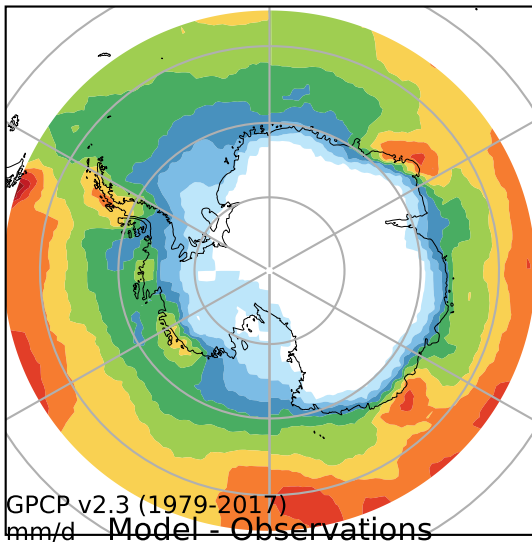

alpha3\_min10nc\_tk1\_berg (2-6)  
mm/day

Max 5.43  
Mean 2.20  
Min 0.03