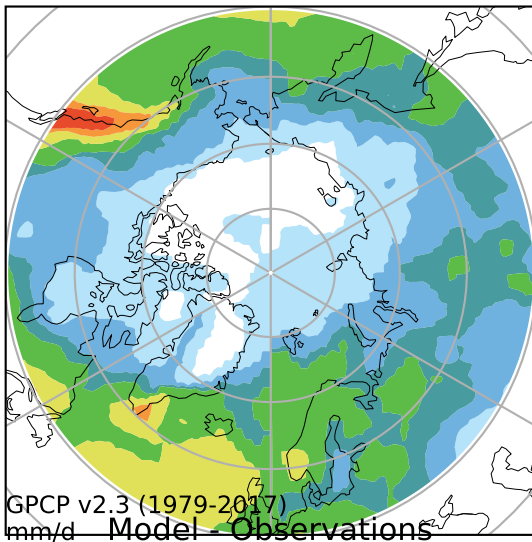

alpha3_min10nc_tk1_berg (2-6)
mm/day

Max 6.39
Mean 1.62
Min 0.20

GPCP v2.3 (1979-2017)
mm/d Model - Observations