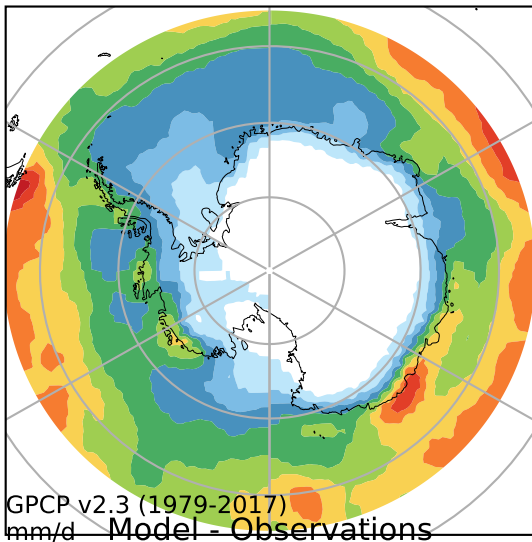

alpha3\_min10nc\_tk1\_berg (2-6)  
mm/day

Max 4.98  
Mean 1.98  
Min 0.03