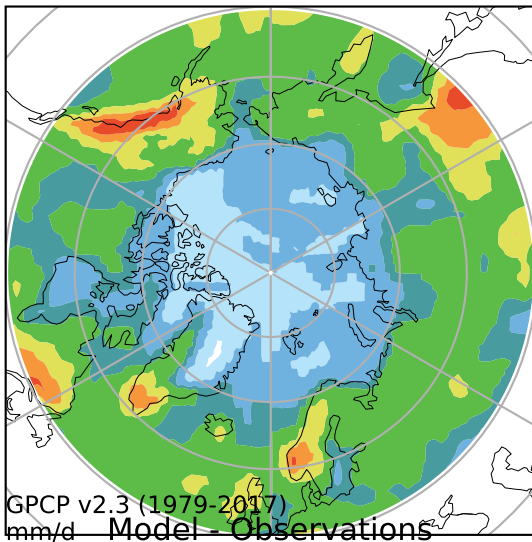

alpha3_min10nc_tk1_berg (2-6)
mm/day

Max 6.16
Mean 2.11
Min 0.47