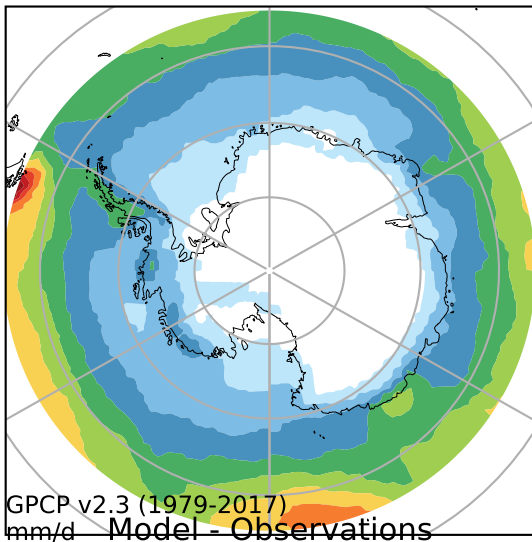

alpha3_min10nc_tk1_berg (2-6)
mm/day

Max 5.63
Mean 1.57
Min 0.04