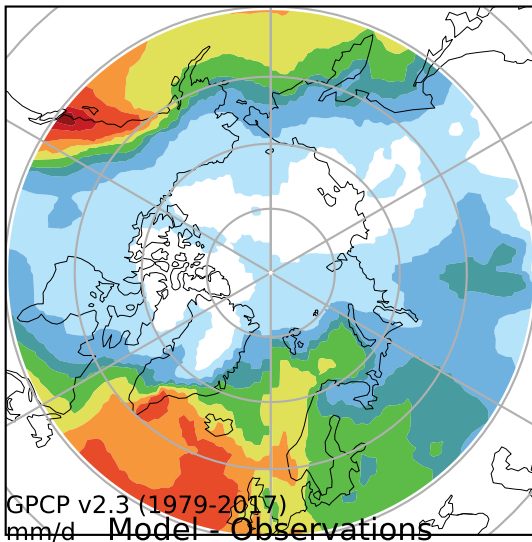

alpha3_min10nc_tk1_berg (2-6)
mm/day

Max 11.59
Mean 1.81
Min 0.25