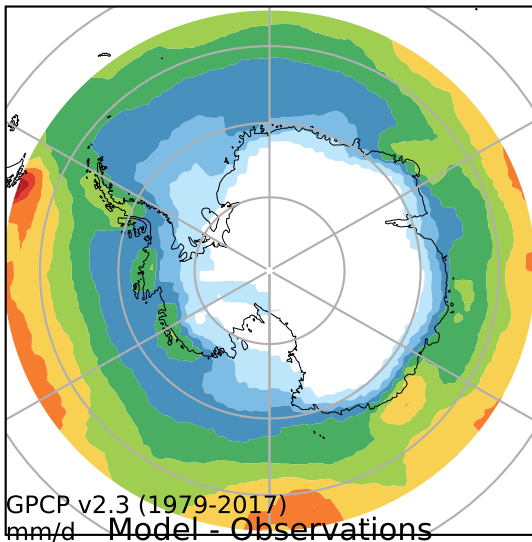

alpha3_min10nc_tk1_berg (2-6)
mm/day

Max 5.30
Mean 1.89
Min 0.04