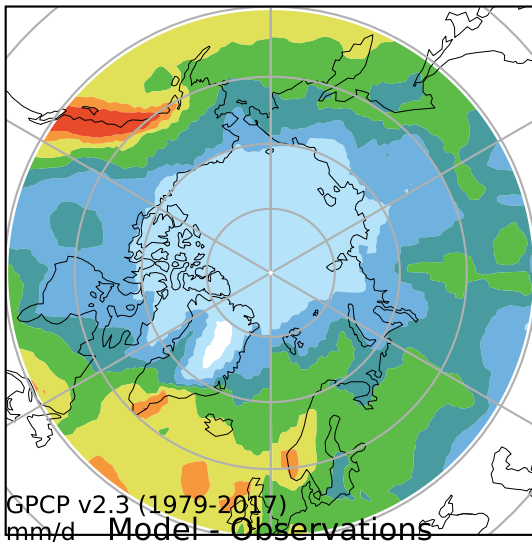

alpha3_min10nc_tk1_berg (2-6)
mm/day

Max 7.60
Mean 1.96
Min 0.36