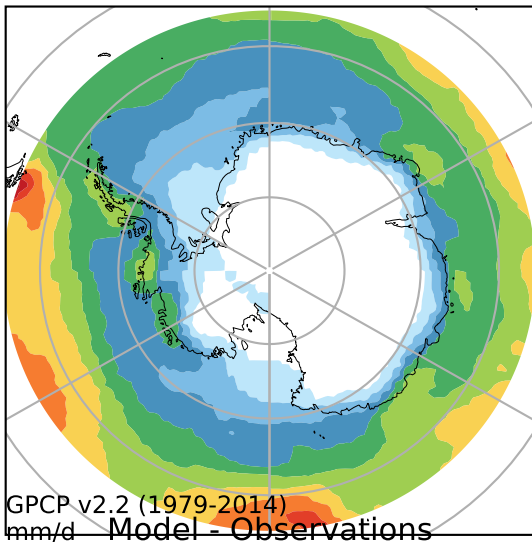

alpha3_min10nc_tk1_berg (2-6)
mm/day

Max 5.15
Mean 1.80
Min 0.03