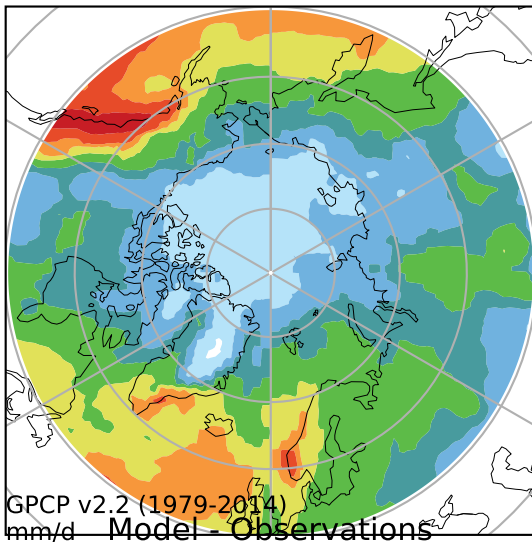

alpha3\_min10nc\_tk1\_berg (2-6)  
mm/day

Max 9.77  
Mean 2.30  
Min 0.47