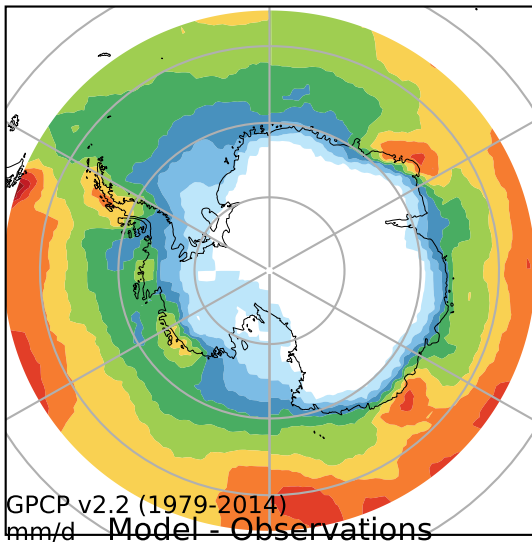

alpha3\_min10nc\_tk1\_berg (2-6)  
mm/day

Max 5.43  
Mean 2.20  
Min 0.03